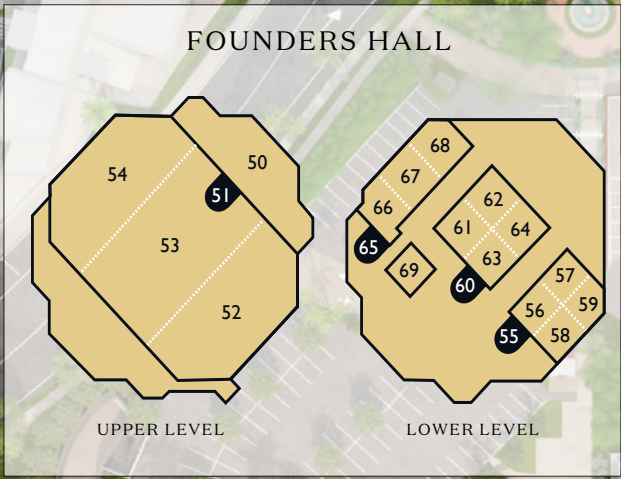

FOUNDERS HALL

SOUTHPOINTE CENTER

THE CABANAS

HOTEL DEL
CORONADO
EST. 1888

Beachfront Meetings & Events

Majestically set on the edge of the Pacific Ocean, The Del offers over 96,000 square feet of breathtaking indoor and outdoor meeting space, including a private white sand beach.