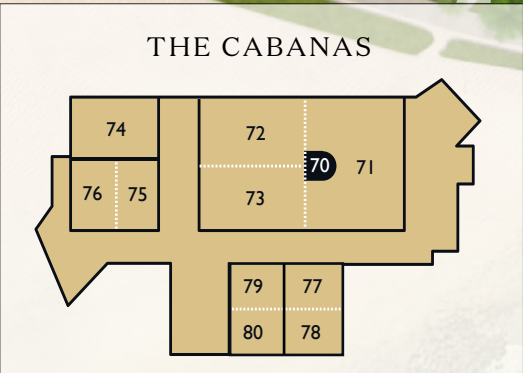

FOUNDERS HALL

SOUTHPOINTE CENTER

THE CABANAS

HOTEL DEL
CORONADO
EST. 1888

Beachfront Meetings & Events

Majestically set on the edge of the Pacific Ocean, The Del offers over 96,000 square feet of breathtaking indoor and outdoor meeting space, including a private white sand beach.