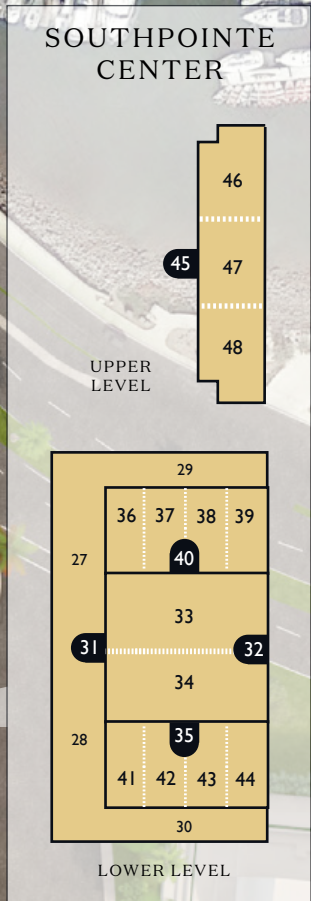

FOUNDERS HALL

SOUTHPOINTE CENTER

THE CABANAS

HOTEL DEL
CORONADO
EST. 1888

Beachfront Meetings & Events

Majestically set on the edge of the Pacific Ocean, The Del offers over 96,000 square feet of breathtaking indoor and outdoor meeting space, including a private white sand beach.