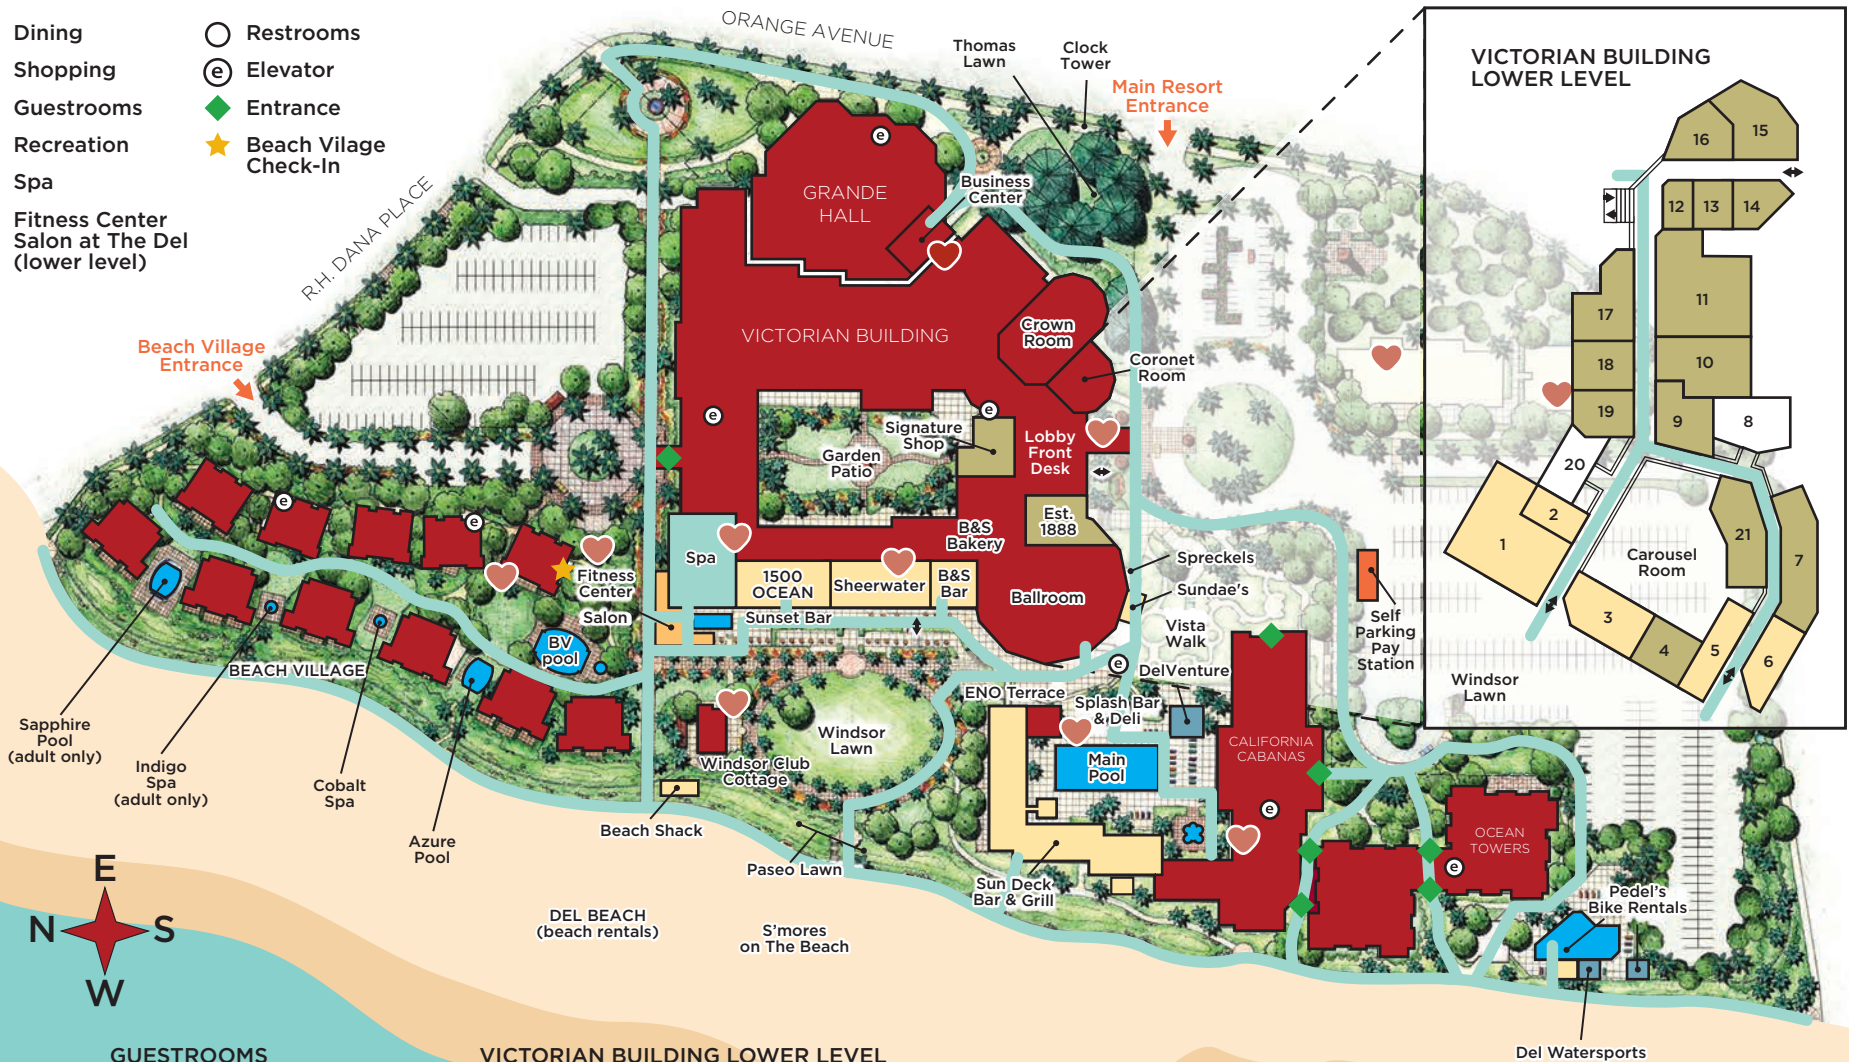

- Dining
- Shopping
- Guestrooms
- Recreation
- Spa
- Fitness Center Salon at The Del (lower level)
- Restrooms
- e Elevator
- ◆ Entrance
- ★ Beach Village Check-In

- | | |
|---|---|
| <p>GUESTROOMS</p> <ul style="list-style-type: none"> ● Beach Village 1000/2000 ● Victorian Building 3000 ● California Cabanas 4000 ● Ocean Towers 6000 | <p>VICTORIAN BUILDING LOWER LEVEL</p> <ul style="list-style-type: none"> ● 1 Sheerwater ● 2 B&S Bakery ● 3 B&S Bar ● 4 B&S Emporium ● 5 ENO ● 6 Sundae's ● 7 Spreckels ● 8 Women's Restroom ● 9 H.D. Kids & Co. ● 10 Set Sail ● 11 Brady's for Men ● 12 The Sea, bath & body ● 13 Delifornia Dreaming ● 14 Isabel B. ● 15 Weekends ● 16 The Blue Octopus ● 17 Kate's ● 18 Eclipse Eyewear ● 19 Crown Jewels Coronado ● 20 Men's & Women's Restrooms ● 21 En Route |
|---|---|

- ♿ Accessible Route
- ♥ AED Location