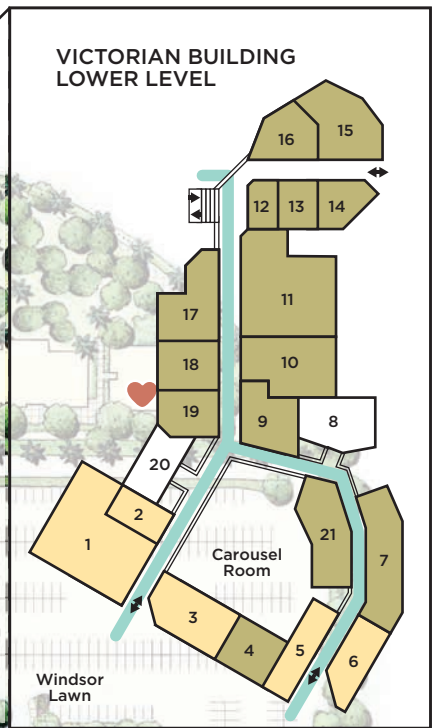

- Dining
- Shopping
- Guestrooms
- Recreation
- Spa
- Fitness Center Salon at The Del (lower level)
- Restrooms
- e Elevator
- ◆ Entrance
- ★ Beach Village Check-In

- | | |
|---|---|
| <p>GUESTROOMS</p> <ul style="list-style-type: none"> ● Beach Village 1000/2000 ● Victorian Building 3000 ● California Cabanas 4000 ● Ocean Towers 6000 | <p>VICTORIAN BUILDING LOWER LEVEL</p> <ul style="list-style-type: none"> ● 1 Sheerwater ● 2 B&S Bakery ● 3 B&S Bar ● 4 B&S Emporium ● 5 ENO ● 6 Sundae's ● 7 Spreckels ● 8 Women's Restroom ● 9 H.D. Kids & Co. ● 10 Set Sail ● 11 Brady's for Men ● 12 The Sea, bath & body ● 13 Delifornia Dreaming ● 14 Isabel B. ● 15 Weekends ● 16 The Blue Octopus ● 17 Kate's ● 18 Eclipse Eyewear ● 19 Crown Jewels Coronado ● 20 Men's & Women's Restrooms ● 21 En Route |
|---|---|

- ♿ Accessible Route
- ♥ AED Location